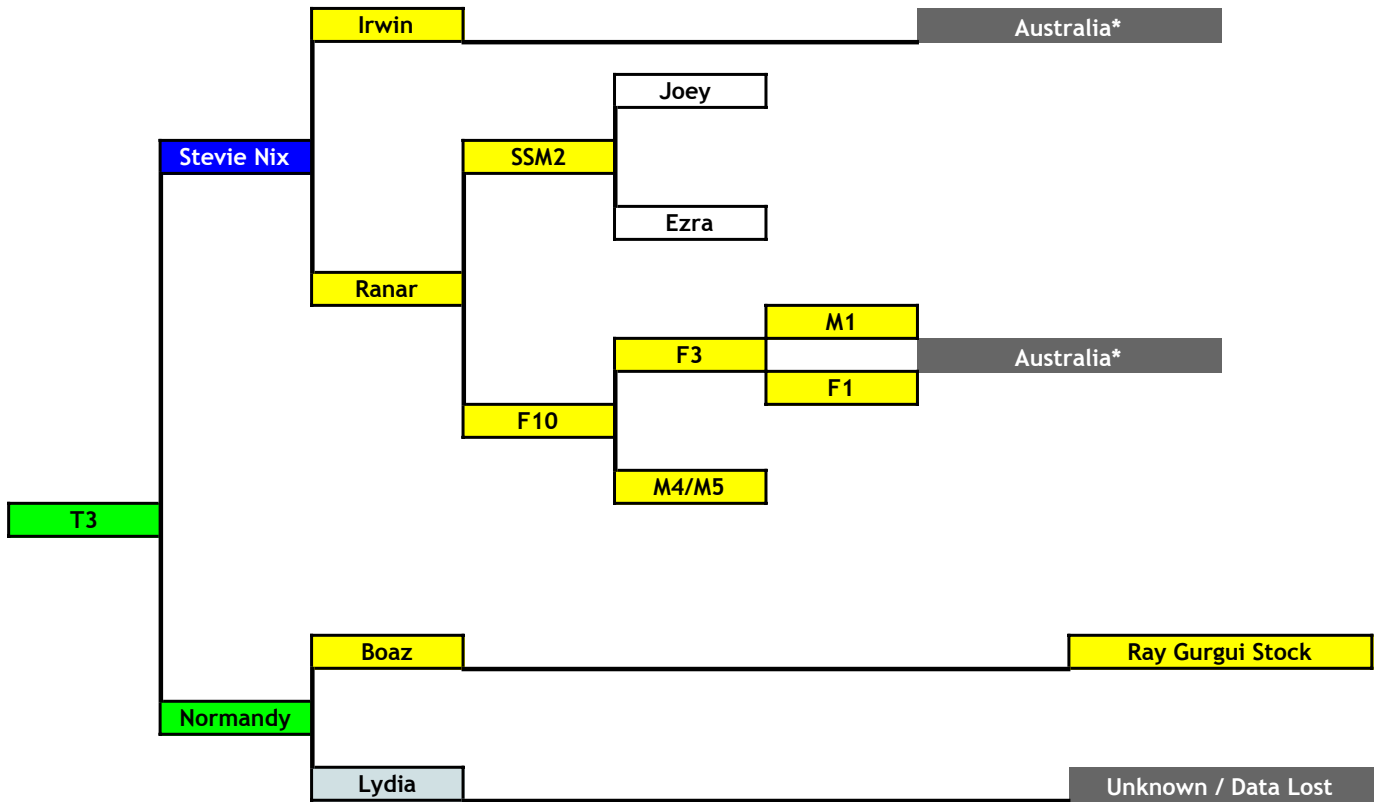

REPTILE MOUNTAIN ANIMAL LINEAGE GRAPH

Breeder	
Greg Accetta	Jeff Greene
Austin Molyneux	Koen Stokes
Captive Bred Excellence	Diana Mason
Ray Gurgui	Rebecca Hyuck
James Wilson	TC Houston
Andrew Seike	Unknown/ Australia*

* Animal from USFWS illegal animal trafficking seizure. Allowed to be held and bred by the innocent parties.