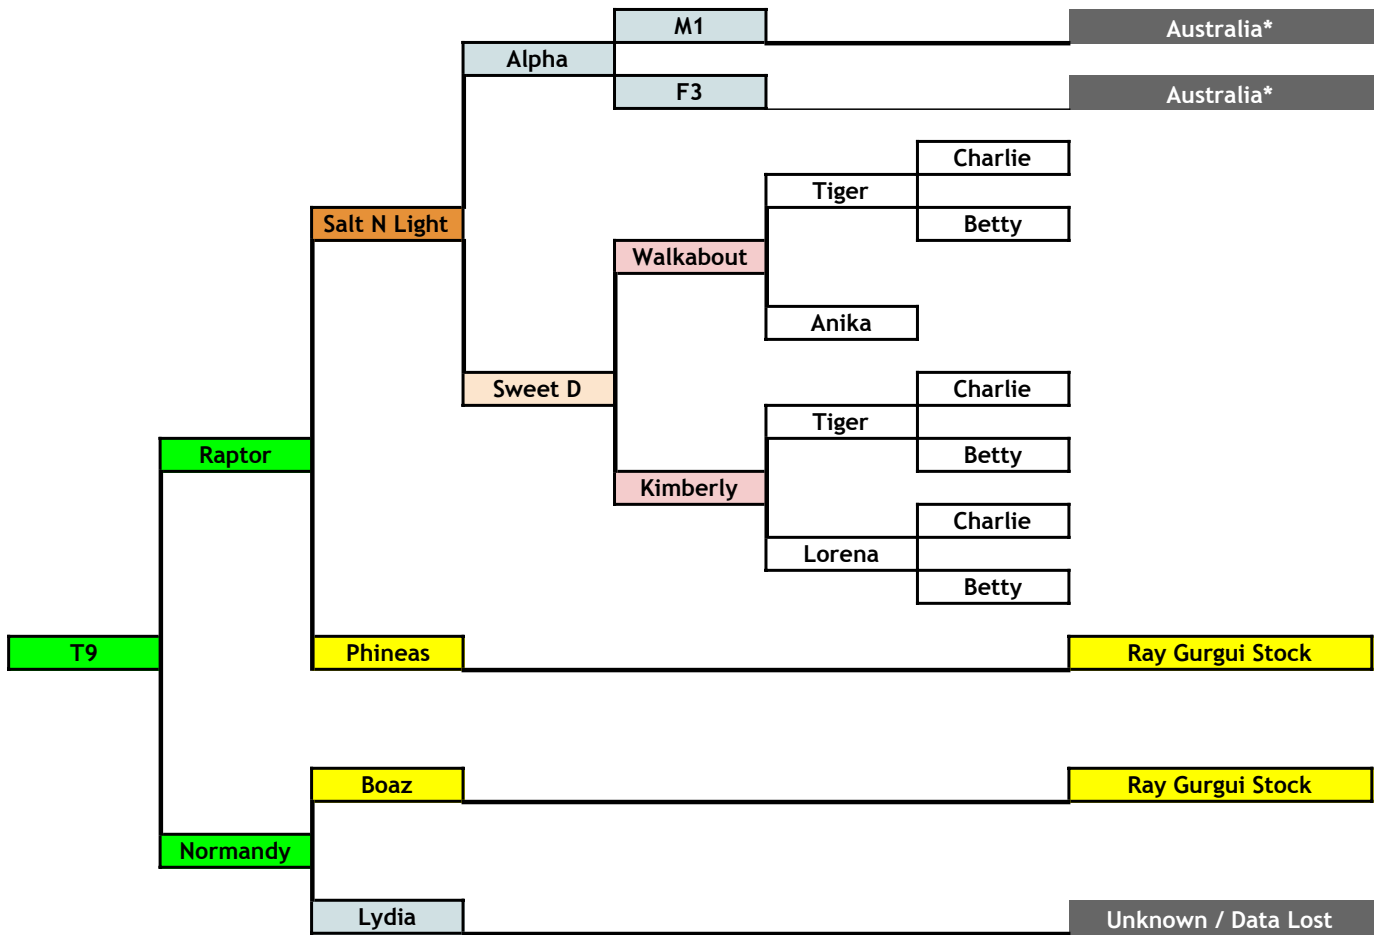

# REPTILE MOUNTAIN ANIMAL LINEAGE GRAPH

Breeder	
Greg Accetta	Jeff Greene
Austin Molyneux	Koen Stokes
Captive Bred Excellence	Diana Mason
Ray Gurgui	Rebecca Hyuck
James Wilson	TC Houston
Andrew Seike	Unknown/ Australia*

\* Animal from USFWS illegal animal trafficking seizure. Allowed to be held and bred by the innocent parties.