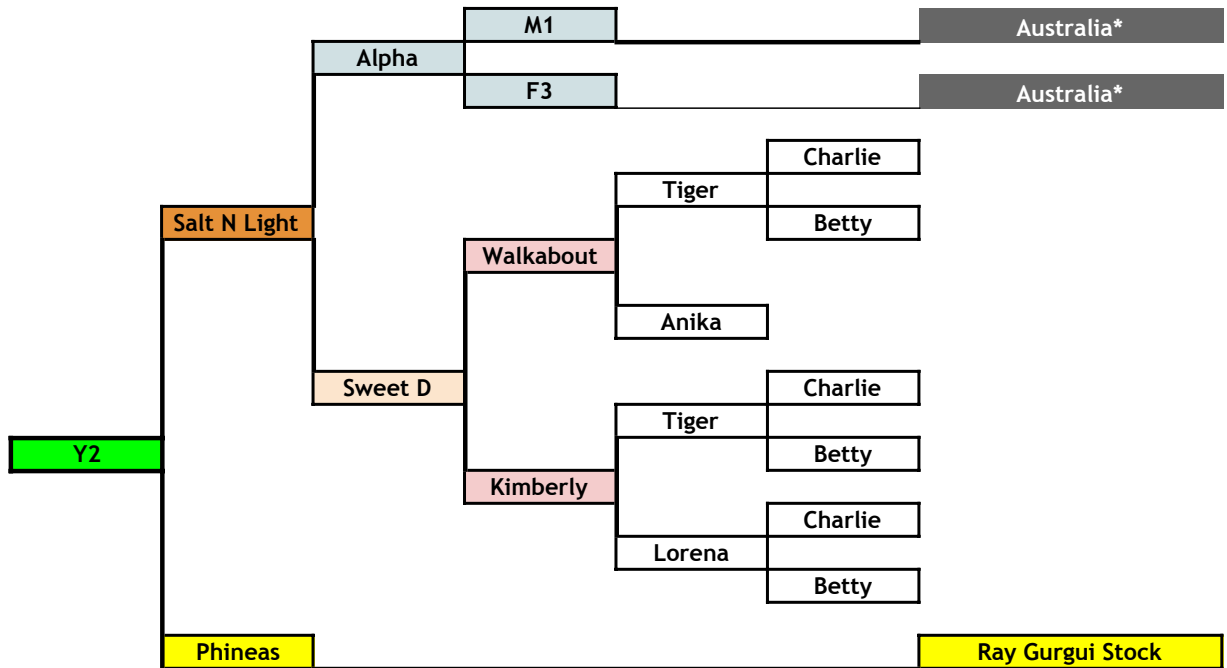

REPTILE MOUNTAIN ANIMAL LINEAGE GRAPH

Breeder	
Greg Accetta	Jeff Greene
Austin Molyneux	Koen Stokes
Captive Bred Excellence	Diana Mason
Ray Gurgui	Rebecca Hyuck
James Wilson	TC Houston
Andrew Seike	Unknown/ Australia*

* Animal from USFWS illegal animal trafficking seizure. Allowed to be held and bred by the innocent parties.