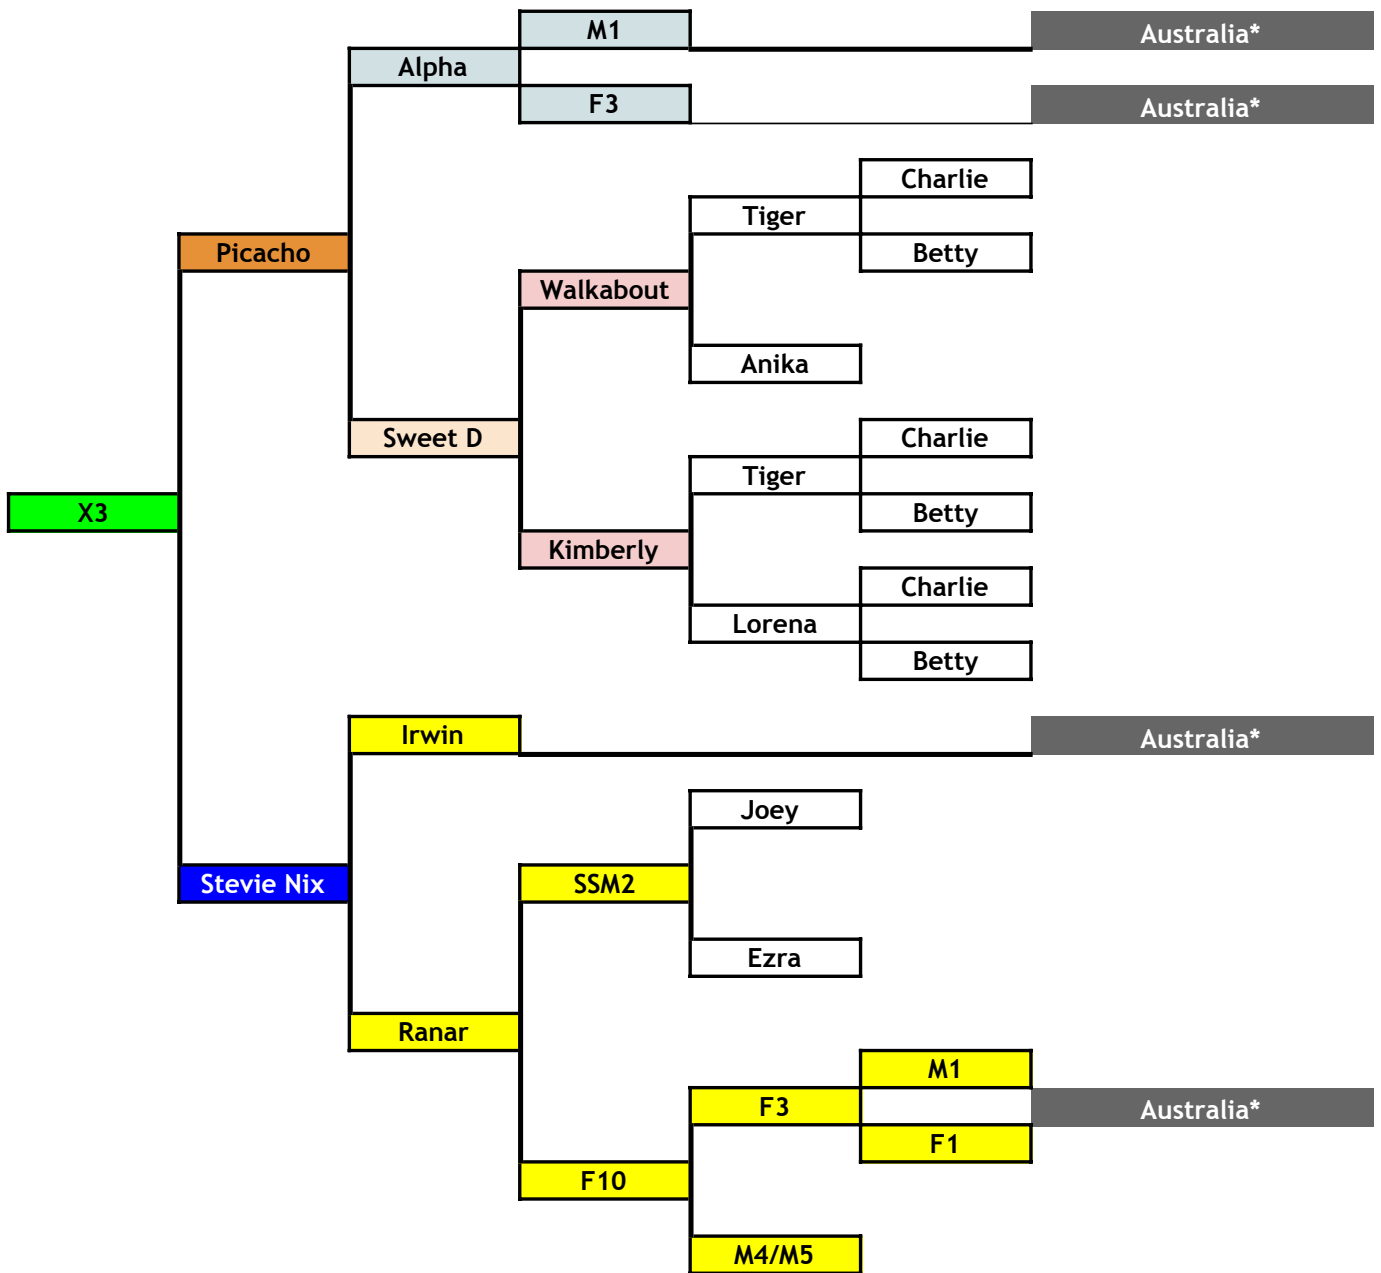

# REPTILE MOUNTAIN ANIMAL LINEAGE GRAPH

Breeder	
Greg Accetta	Jeff Greene
Austin Molyneux	Koen Stokes
Captive Bred Excellence	Diana Mason
Ray Gurgui	Rebecca Hyuck
James Wilson	TC Houston
Andrew Seike	Unknown/ Australia*

\* Animal from USFWS illegal animal trafficking seizure. Allowed to be held and bred by the innocent parties.