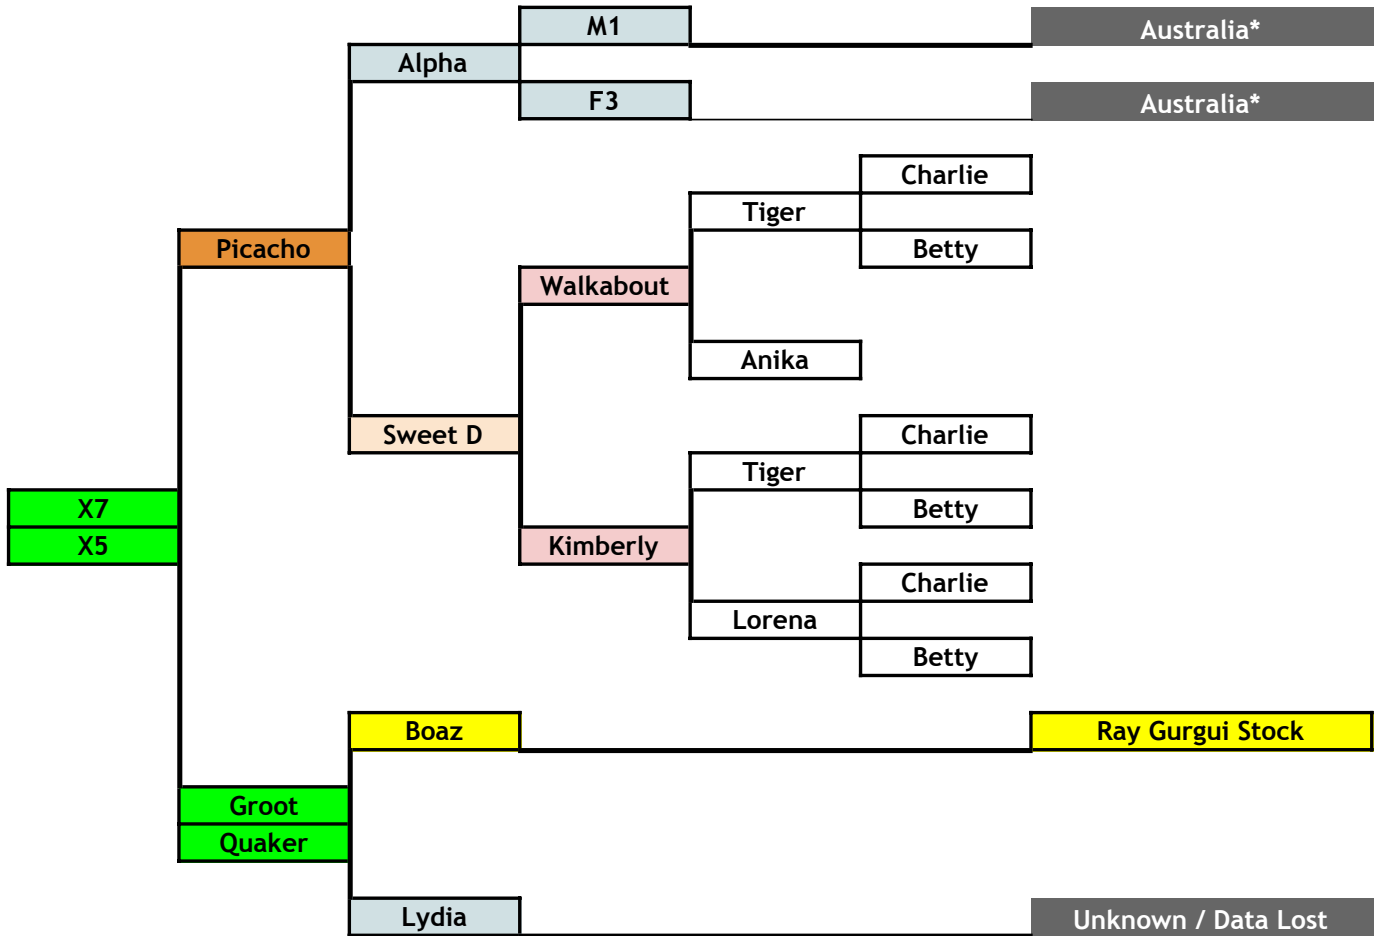

REPTILE MOUNTAIN ANIMAL LINEAGE GRAPH

Breeder	
Greg Accetta	Jeff Greene
Austin Molyneux	Koen Stokes
Captive Bred Excellence	Diana Mason
Ray Gurgui	Rebecca Hyuck
James Wilson	TC Houston
Andrew Seike	Unknown/ Australia*

* Animal from USFWS illegal animal trafficking seizure. Allowed to be held and bred by the innocent parties.